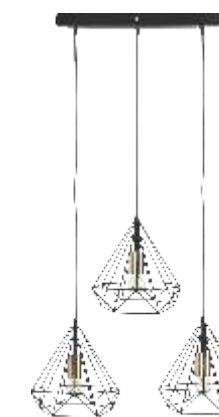

NK9030106
Dim L124.9 x B124.9 x H160 CM

NK9030108
Dim L53.97x B53.97xH160 CM

NK9030104
Dim L25.4 x B25.4 x H101.6 CM

NK9030113
Dim L24.5 x B24.5 x H101.6 CM

NK9030114
Dim L66.5 x B24.5 x H101.6 CM

NK9030101
Dim L30.48 x B30.48 x H58.2 CM

WALL WALL LAMP

NK9040101

RETROFIT
LIGHTING
SOURCE

FOR MORE INFORMATION VISIT
www.neokraft.in

Article	Wall Lamp
Size	L35.56 x B19 x H27.94 CM
Material	Mild Steel
Surface Finish	Brass + EPL

Colours	
Bulb holder	Suitable for E27
Extra Features	Mounting Accessories Included