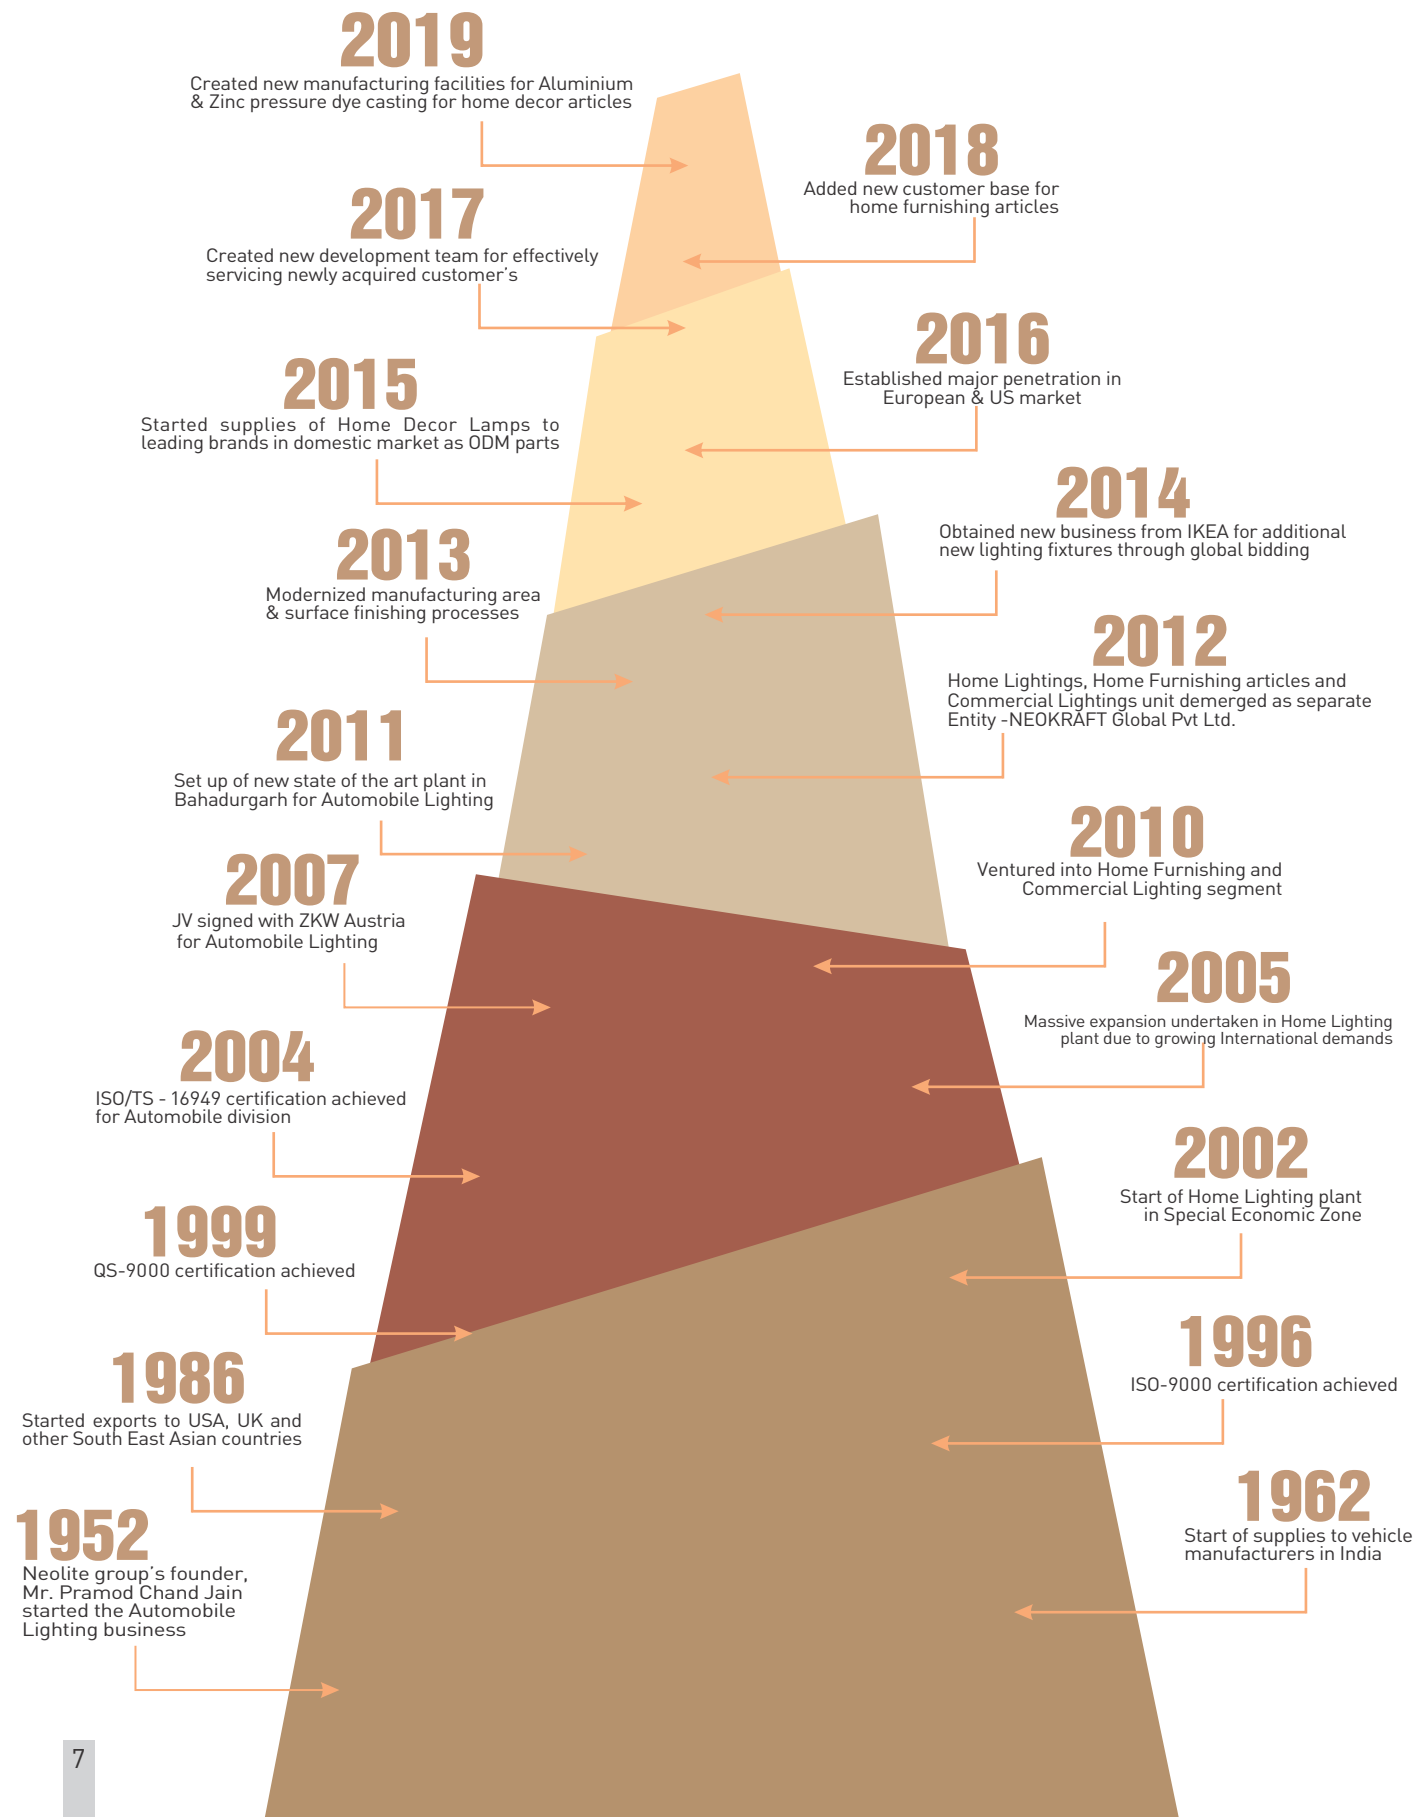

MILESTONES